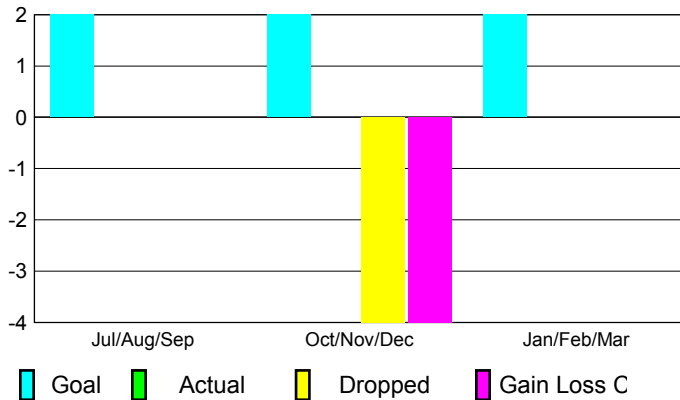

## CLUBS

Club Results  
2012-2013

Clubs  
2011-2012

Month	New Club Goal	Actual New Clubs	Actual Dropped Clubs	Gain/Loss of Clubs	Gain/Loss of Clubs
Jul/Aug/Sep	2	0	0	0	0
Oct/Nov/Dec	2	0	-4	-4	2
Jan/Feb/Mar	2				0
<b>Totals</b>	<b>6</b>	<b>0</b>	<b>-4</b>	<b>-4</b>	<b>2</b>

### Club Results 2012-2013

Goal, New, Dropped, Gain/Loss

### Comparison of Club Gain/Loss

Current Year Compared to the Previous Year