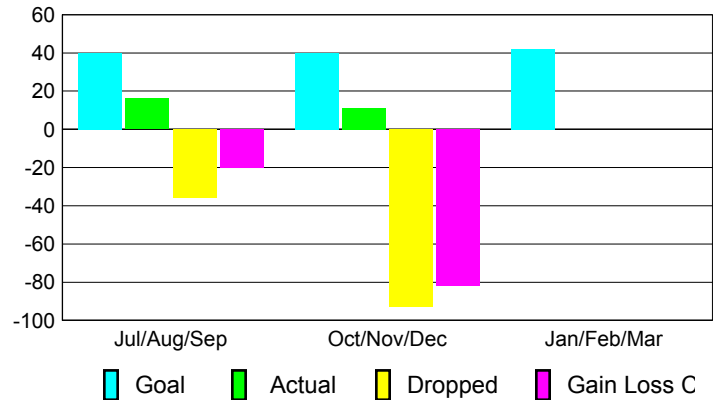

### YTD Status Quo Clubs 2012-2013

Status Quo Clubs Compared to Status Quo Members

## MEMBERSHIP

Membership Results  
2012-2013

Membership  
2011-2012

Month	Net Memb Goal	Actual New Memb	Actual Dropped Memb	Gain/Loss of Memb	Gain/Loss of Memb
Jul/Aug/Sep	40	16	-36	-20	-15
Oct/Nov/Dec	40	11	-93	-82	8
Jan/Feb/Mar	42				-3
<b>Totals</b>	<b>122</b>	<b>27</b>	<b>-129</b>	<b>-102</b>	<b>-10</b>

### Membership Results 2012-2013

Goal, New, Dropped, Gain/Loss

### Comparison of Membership Gain/Loss

Current Year Compared to the Previous Year